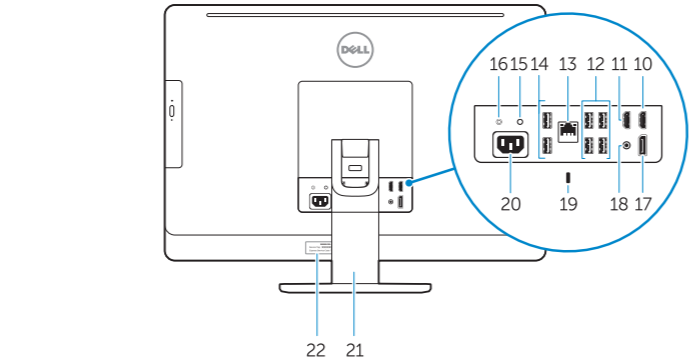

Δυνατότητες | Funcionalidades | Особенности | תכונות

1. Microphones
2. Camera privacy latch
3. Camera
4. Camera-status light
5. Optical drive
6. On Screen Display (OSD) buttons
7. Hard-drive activity light
8. Power button/Power light
9. Stereo speakers
10. HDMI-out connector
11. HDMI-in connector
12. USB 3.0 connectors
13. Network connector
14. USB 2.0 connectors
15. Power-diagnostic button
16. Power-diagnostic light
17. DisplayPort-out connector
18. Audio-out connector
19. Security lock slot
20. Power-cable connector
21. Stand
22. Service tag
23. Headset connector
24. USB 3.0 connectors
25. Memory card reader