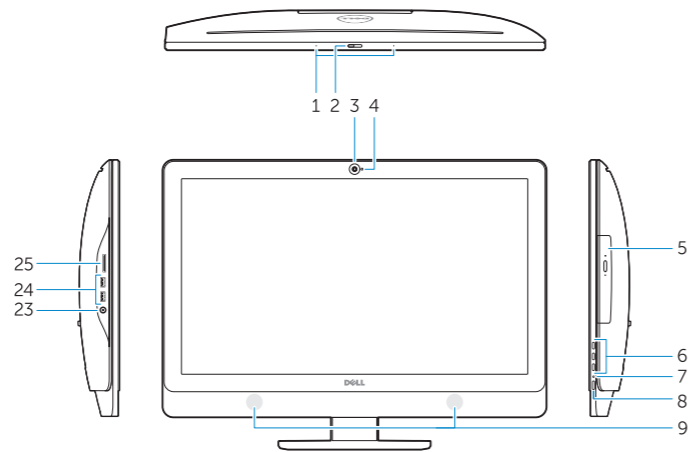

Δυνατότητες | Funcionalidades | Особенности | תכונות

1. Microphones
2. Camera privacy latch
3. Camera
4. Camera-status light
5. Optical drive
6. On Screen Display (OSD) buttons
7. Hard-drive activity light
8. Power button/Power light
9. Stereo speakers
10. HDMI-out connector
11. HDMI-in connector
12. USB 3.0 connectors
13. Network connector
14. USB 2.0 connectors
15. Power-diagnostic button
16. Power-diagnostic light
17. DisplayPort-out connector
18. Audio-out connector
19. Security lock slot
20. Power-cable connector
21. Stand
22. Service tag
23. Headset connector
24. USB 3.0 connectors
25. Memory card reader